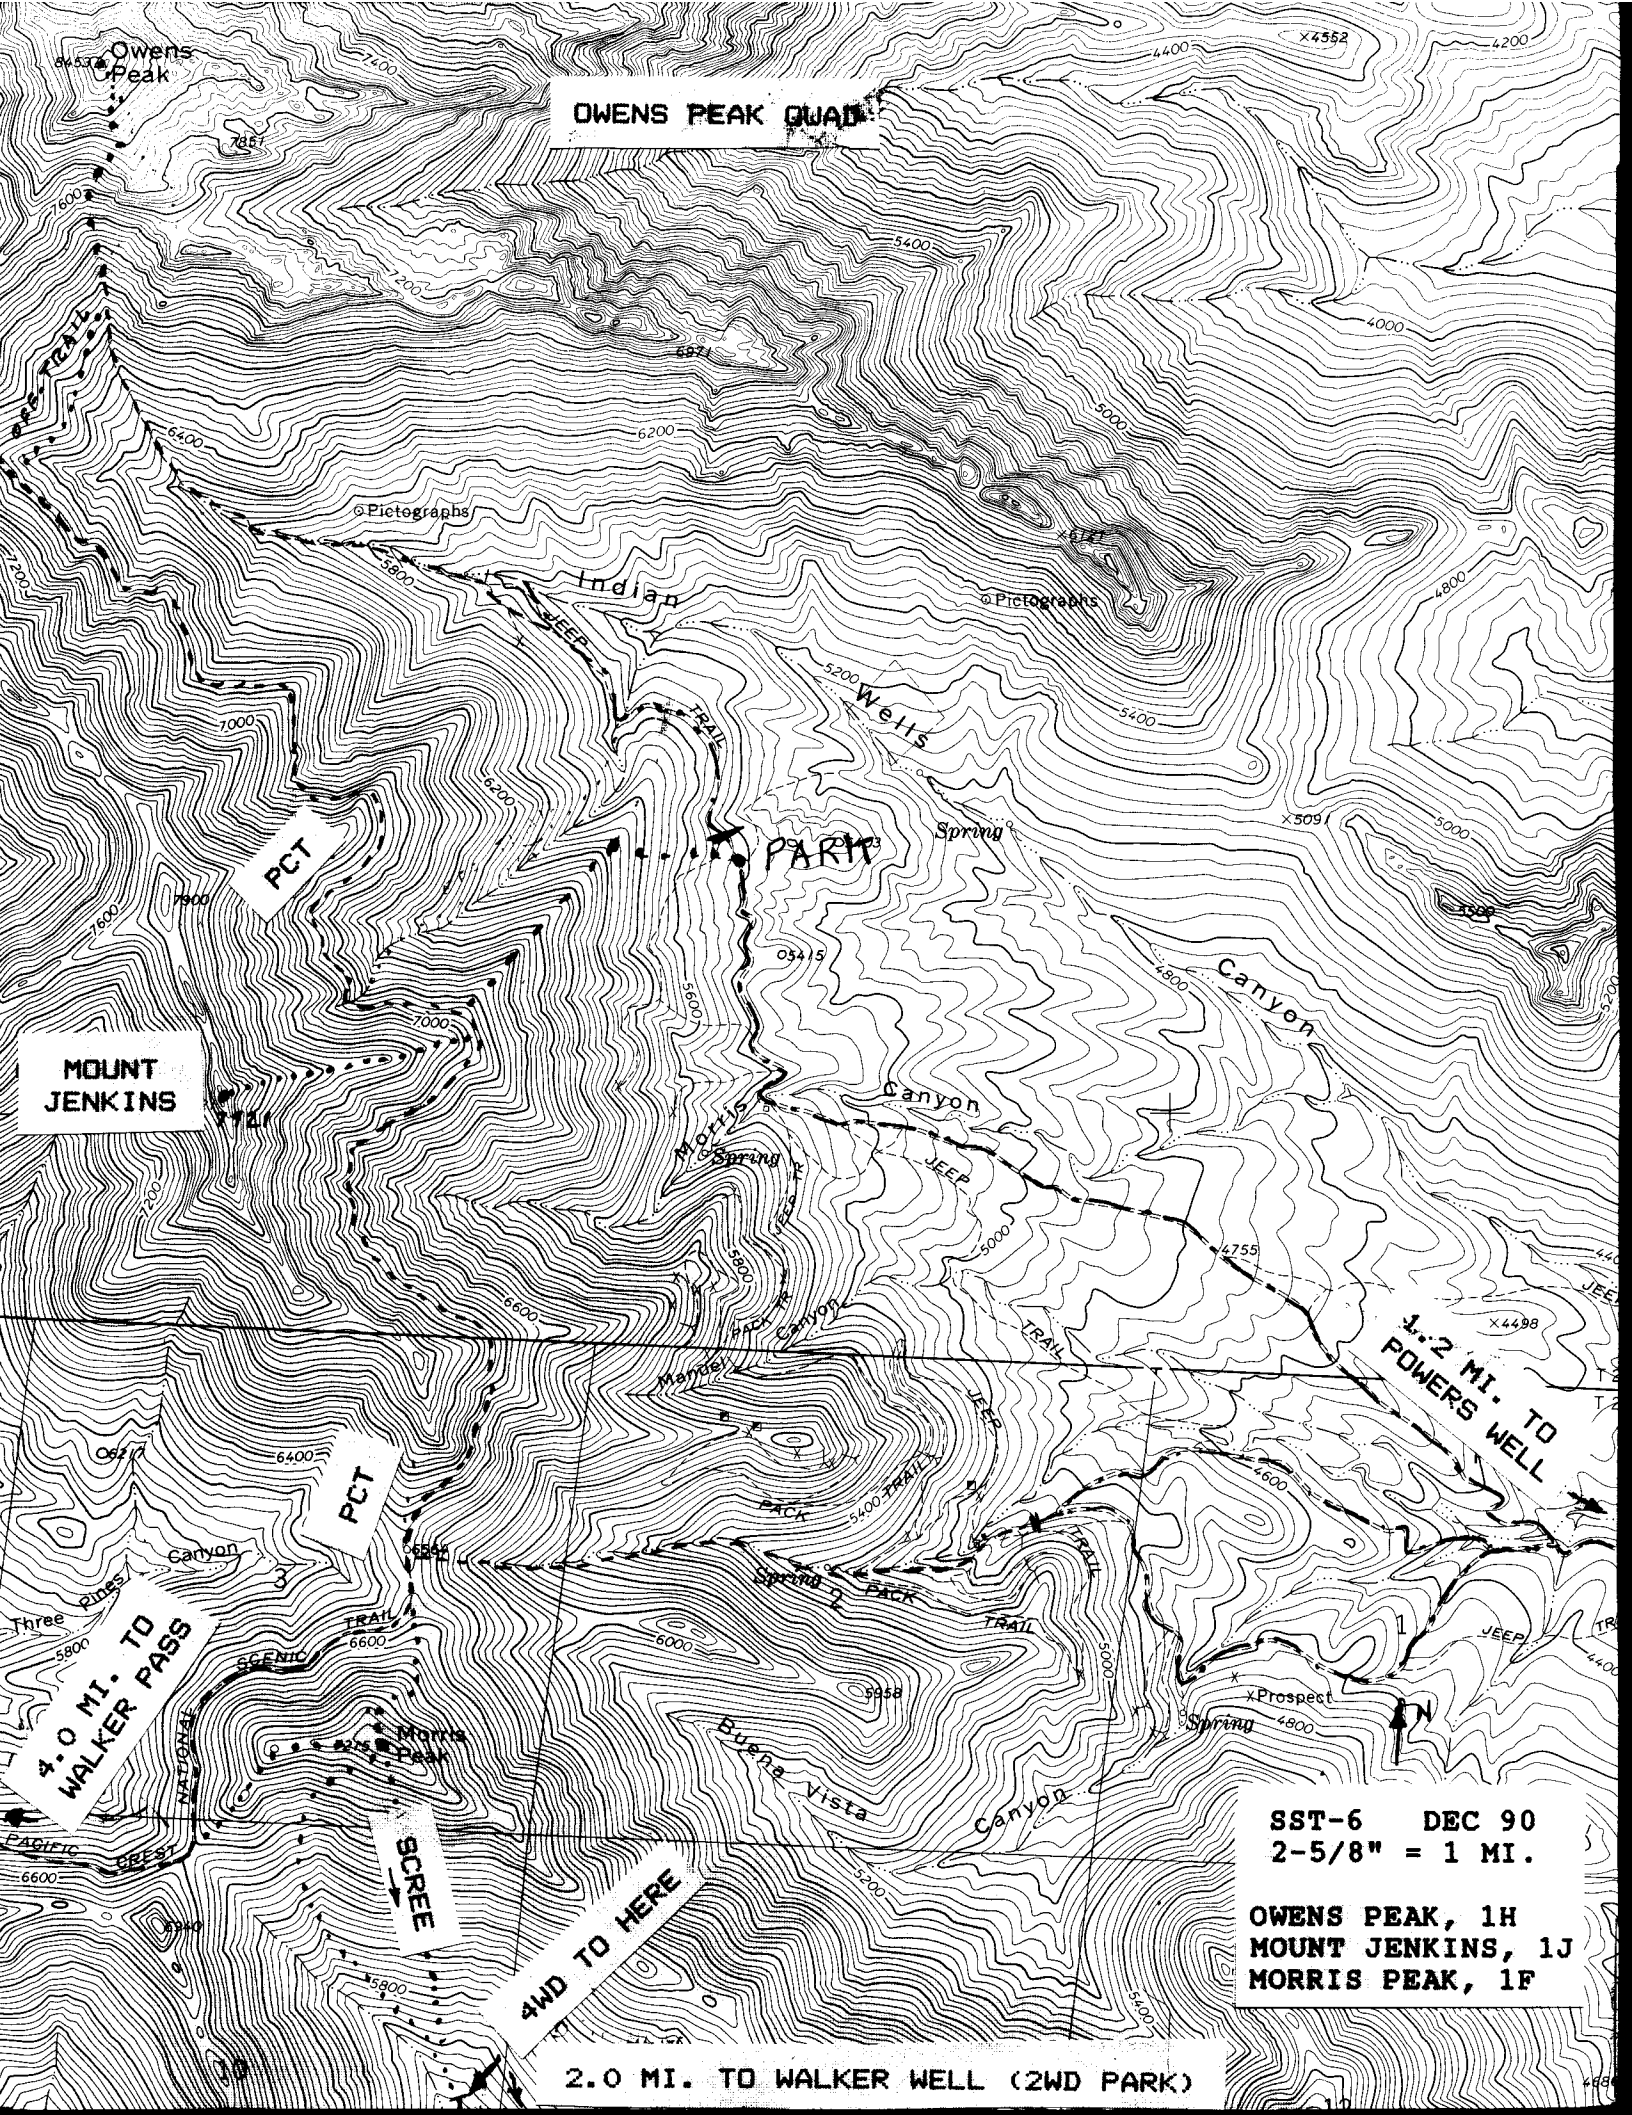

OWENS PEAK QUAD

Owens Peak

Pictographs

Indian Wells Canyon

PARK

MOUNT JENKINS

Canyon

Canyon

1.2 MI. TO POWERS WELL

4.0 MI. TO WALKER PASS

SCREE

4WD TO HERE

SST-6 DEC 90
2-5/8" = 1 MI.

OWENS PEAK, 1H
MOUNT JENKINS, 1J
MORRIS PEAK, 1F

2.0 MI. TO WALKER WELL (2WD PARK)